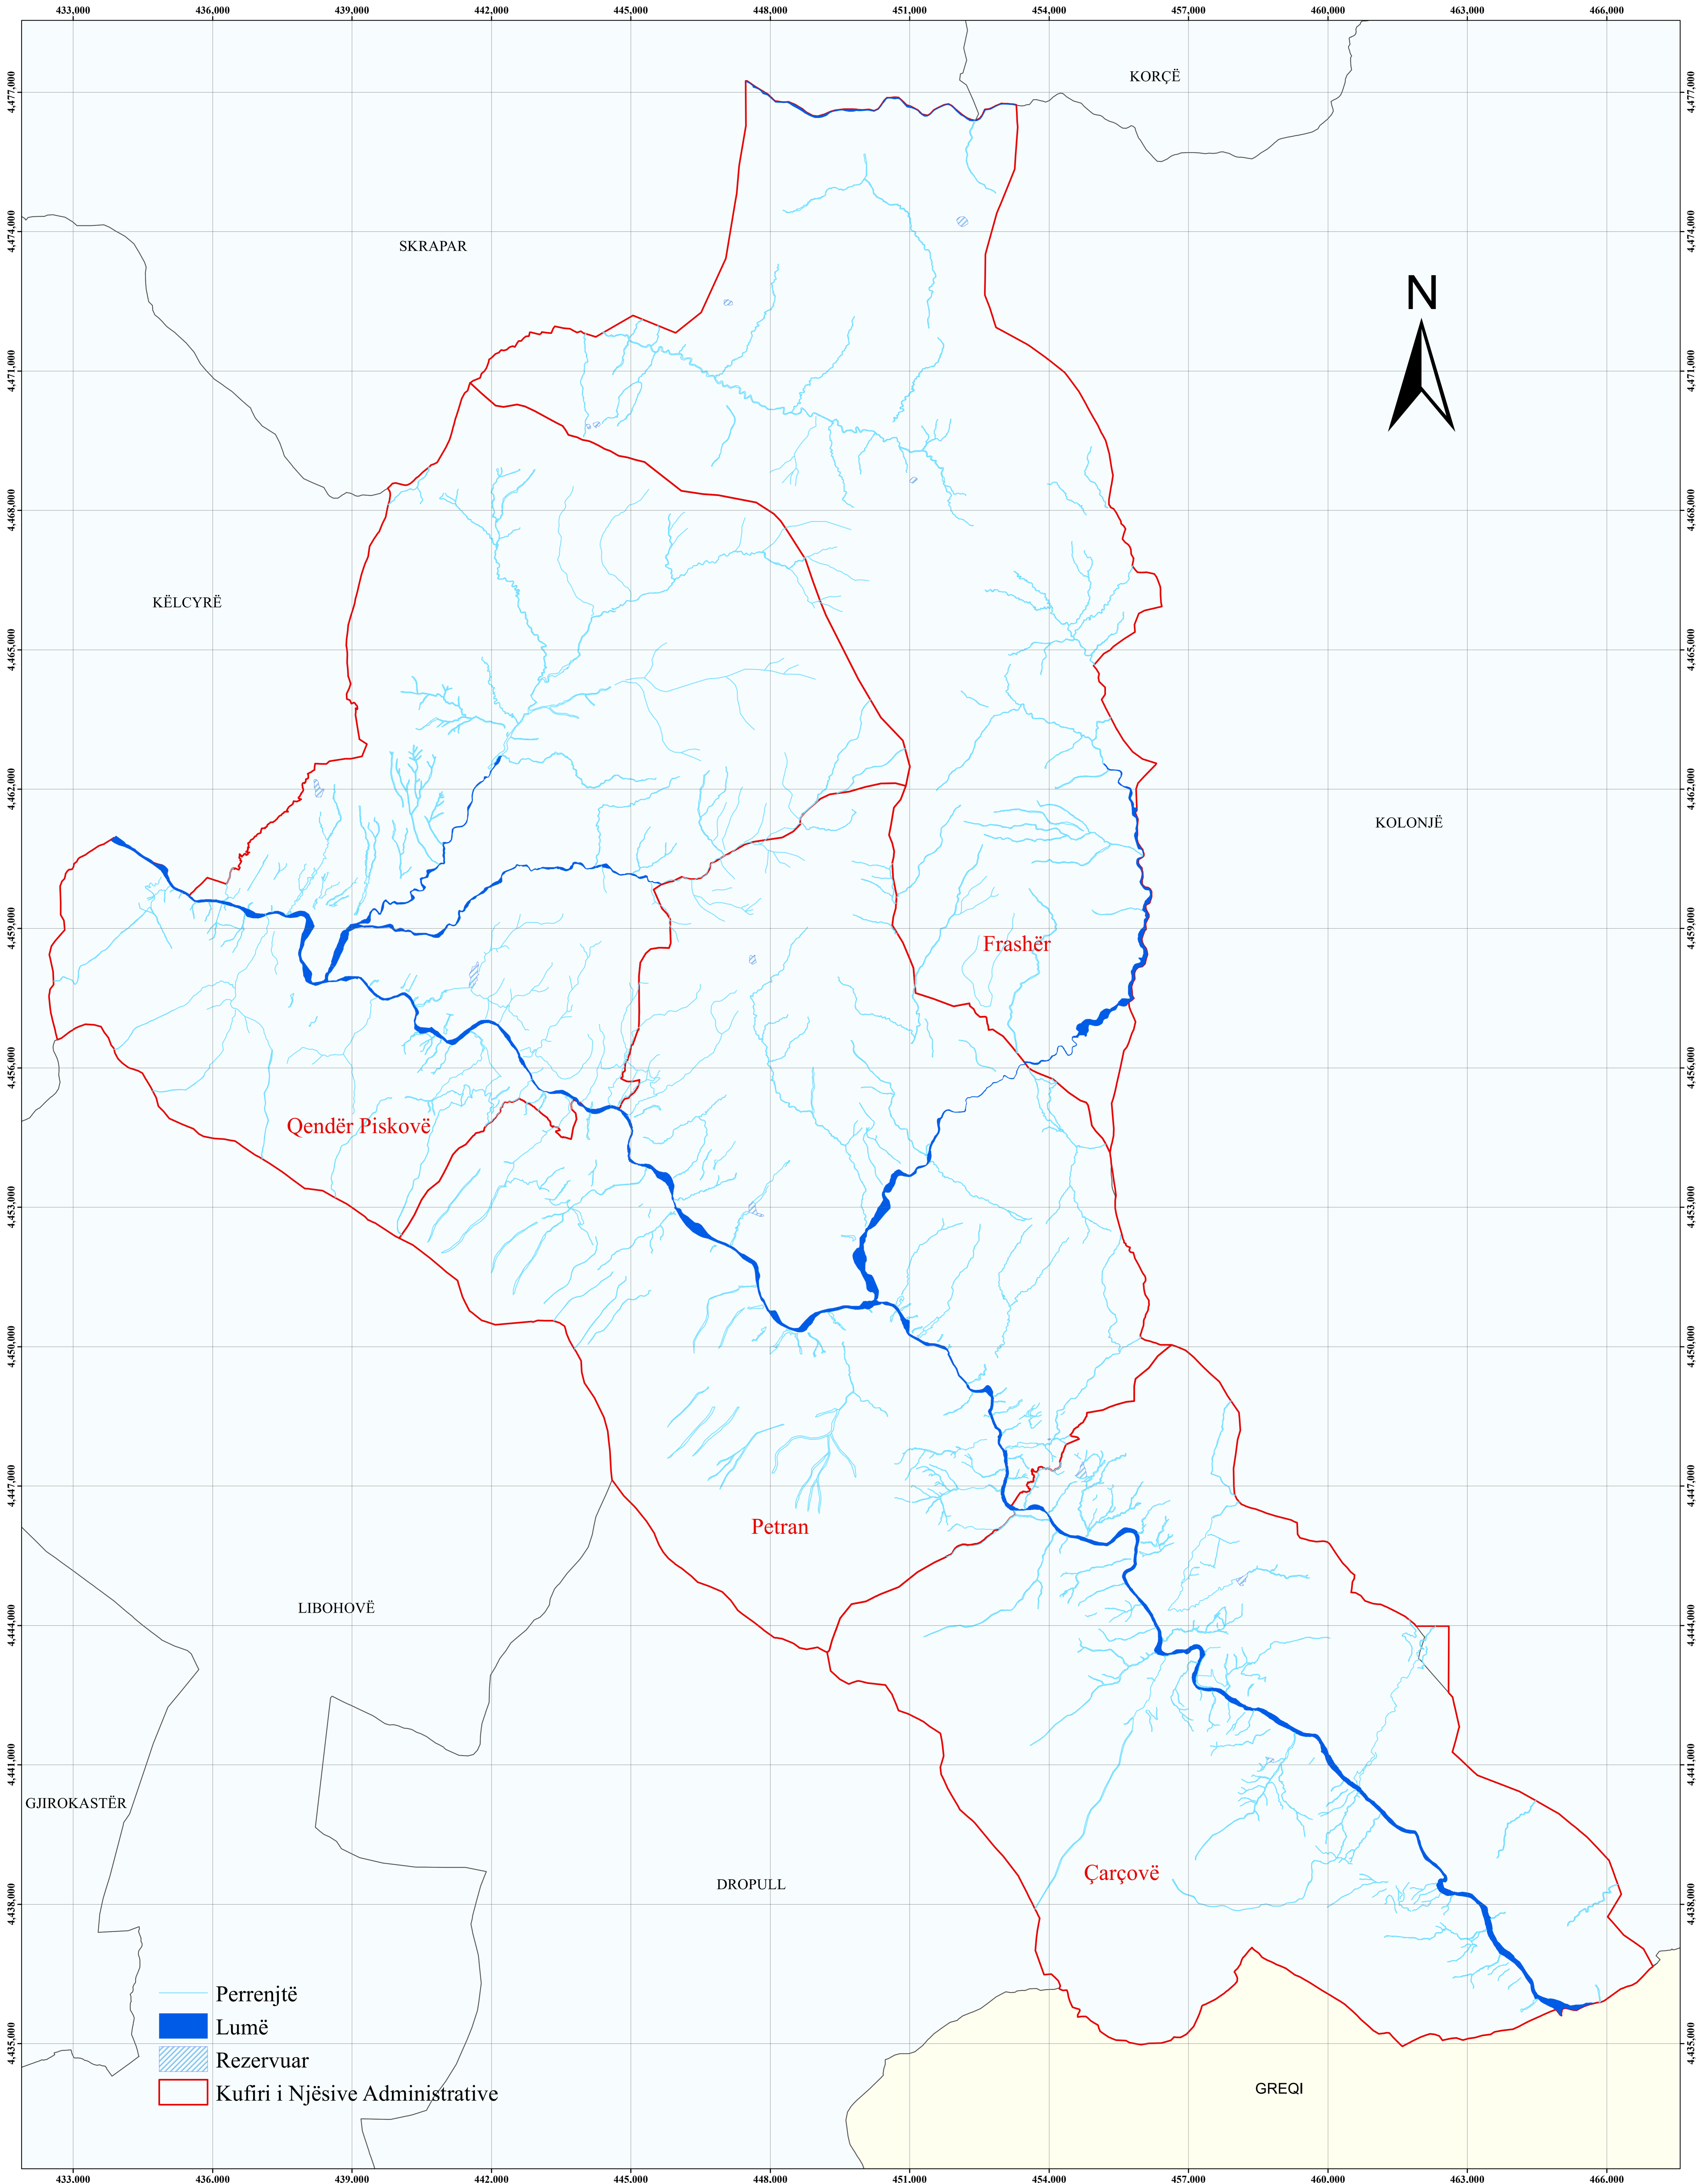

PELLGU UJËMBLEDHËS BASHKIA PËRMET

Food and Agriculture Organization
of the United Nations

0 2,750 5,500 11,000 Metra