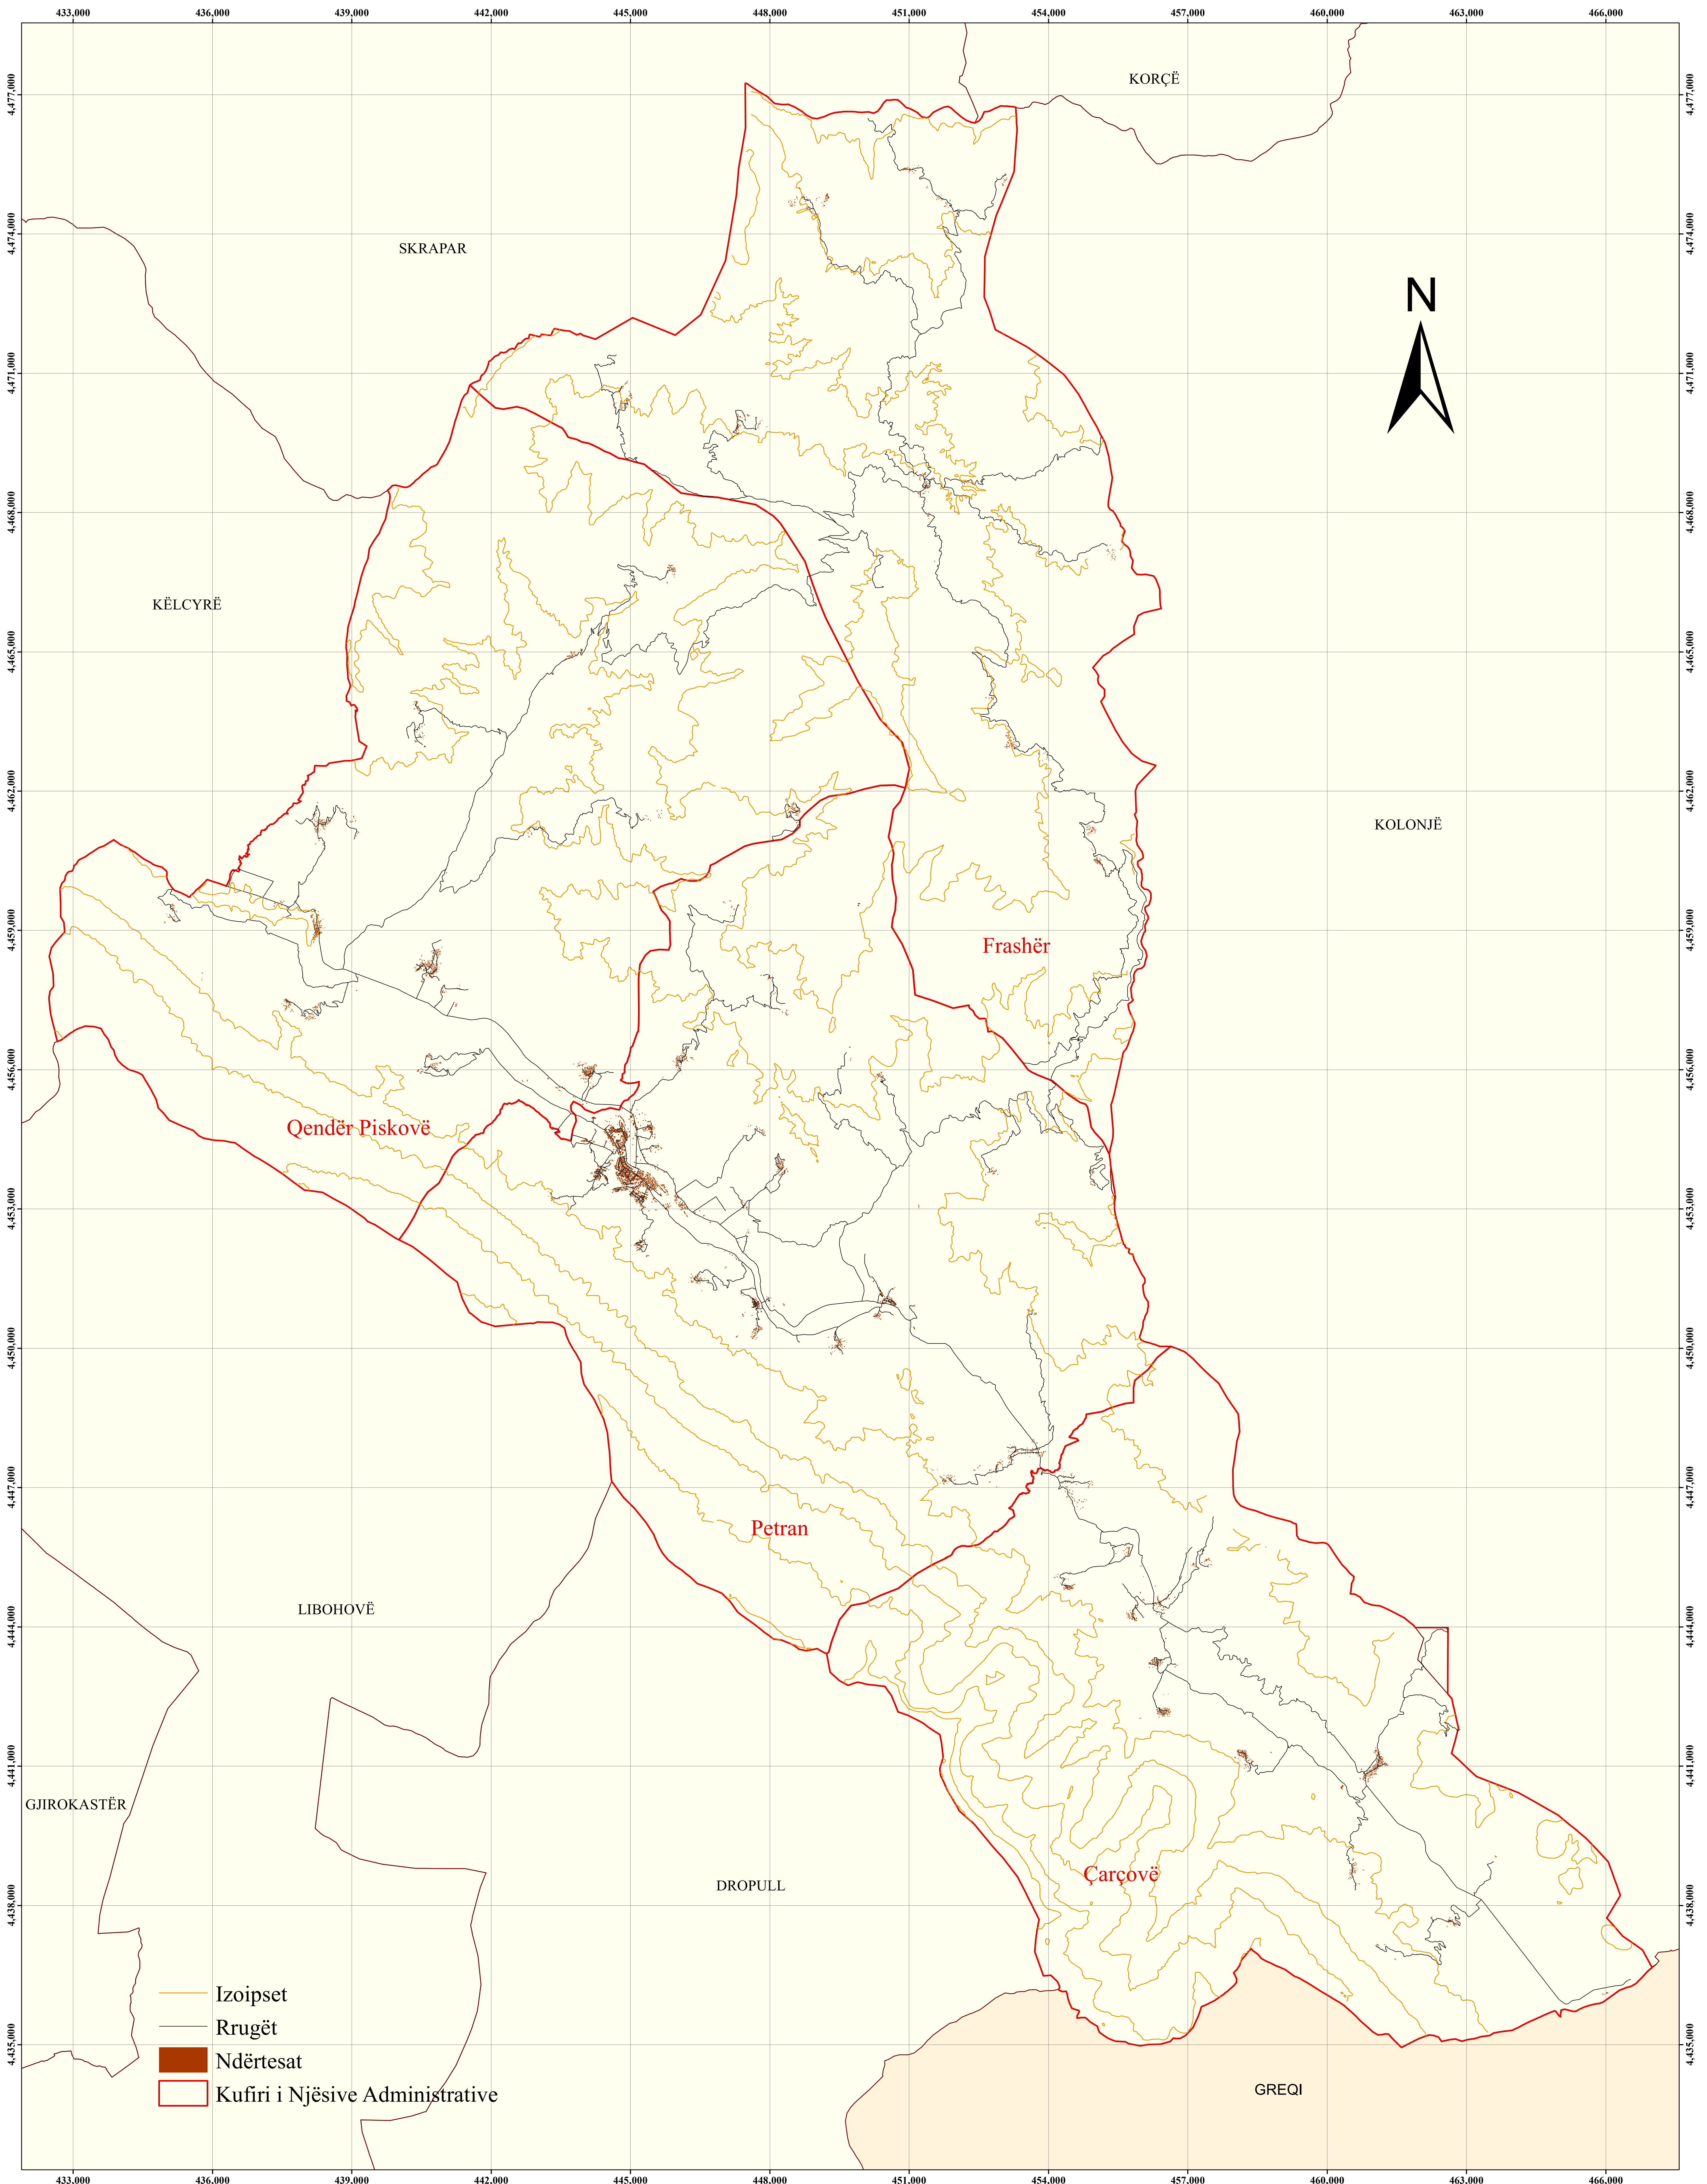

# RELIEVI BASHKIA PËRMET

Food and Agriculture Organization  
of the United Nations

- Izoipset
- Rrugët
- Ndërtesat
- Kufiri i Njësive Administrative

0 2,750 5,500 11,000 Metra